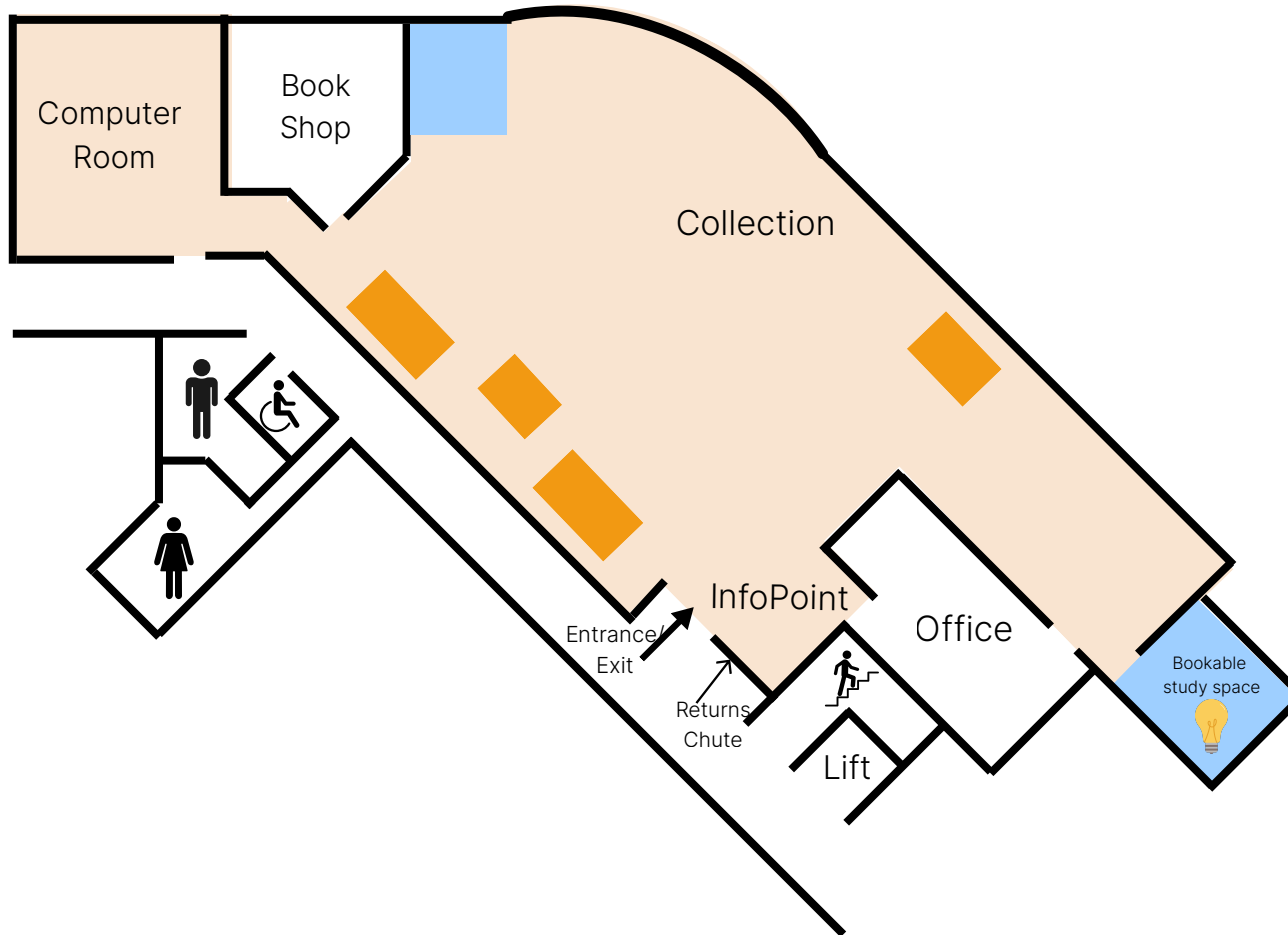

Wimmera Library Sensory Map

Werrunangity larr Wimmerata

The library's atmosphere varies depending on the day and time. It can be either quiet or busy with activity.

While Federation Library does not have designated sensory spaces, some spots tend to be quieter than others, as shown on the map.

If you need assistance, please ask a library staff member.

For a dedicated sensory space visit room C78 on the Wimmera campus

Lights can be dimmed/turned off

Lower sensory spaces
Quieter areas with fewer people

Higher sensory spaces
Louder areas with visual and other stimuli

Casual Seating areas