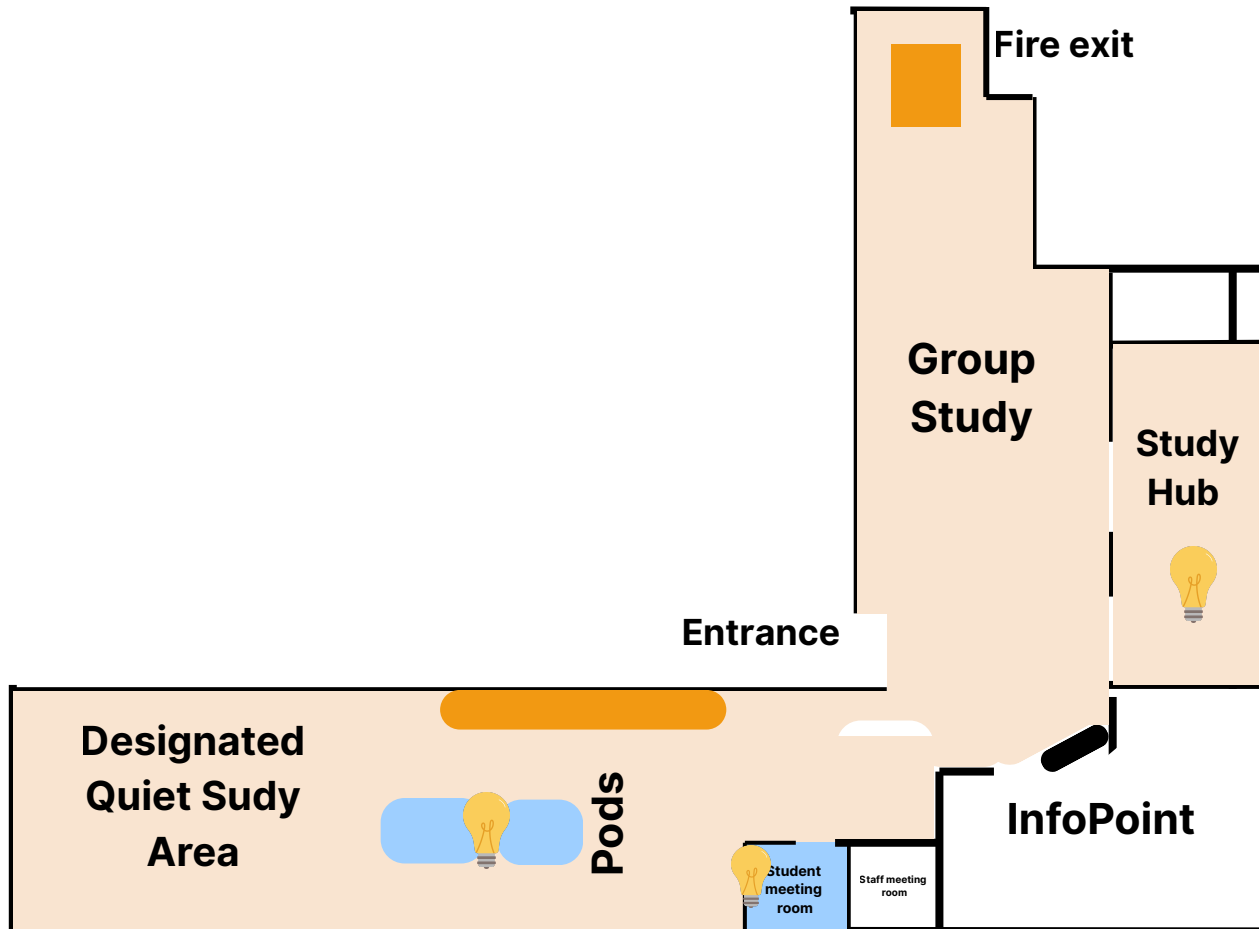

Berwick Library Sensory Map

The library's atmosphere varies depending on the day and time. It can be either quiet or busy with activity.

While Federation Library does not have designated sensory spaces, some spots tend to be quieter than others, as shown on the map.

If you need assistance, please ask a library staff member.

Bookable study spaces

Lighting can be adjusted/turned off

Lower sensory spaces

Quieter areas with fewer people

Higher sensory spaces

Louder areas with visual and other stimuli

Casual seating areas