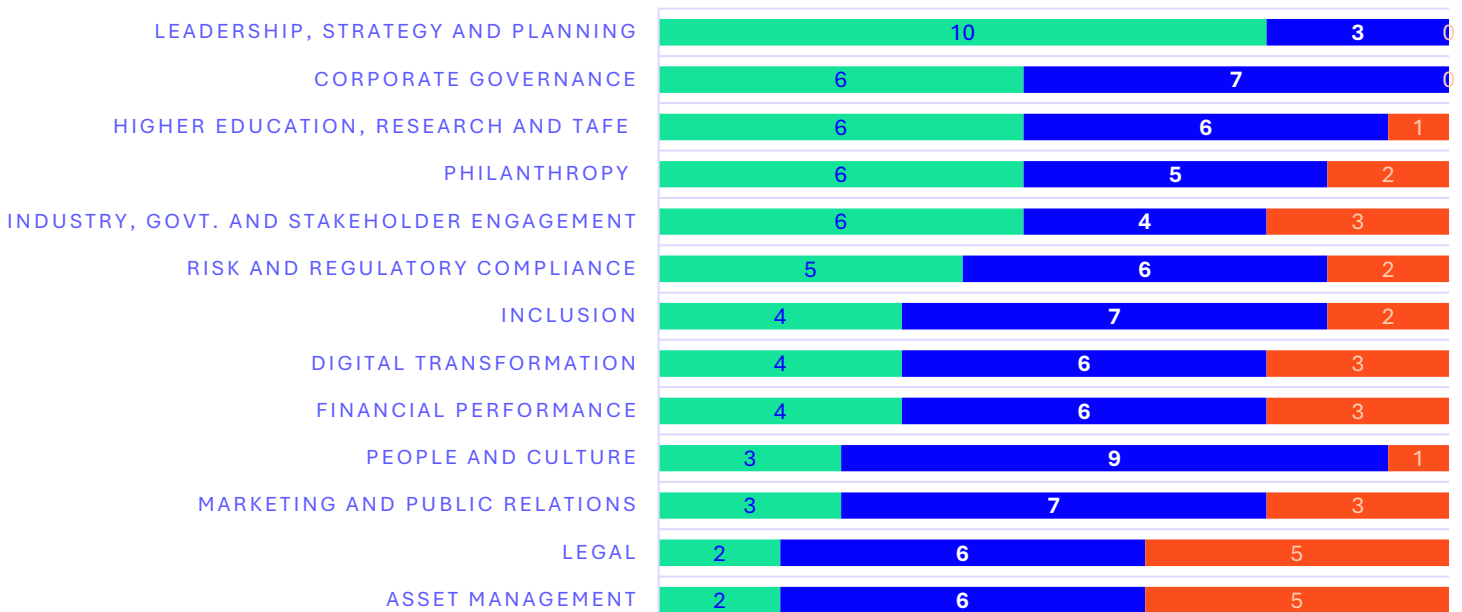

Federation University Australia Council

Data current as at 7 May 2026

SKILLS MATRIX

■ Expert Knowledge
 ■ Working Knowledge
 ■ Limited Knowledge

MEMBERSHIP DEMOGRAPHICS